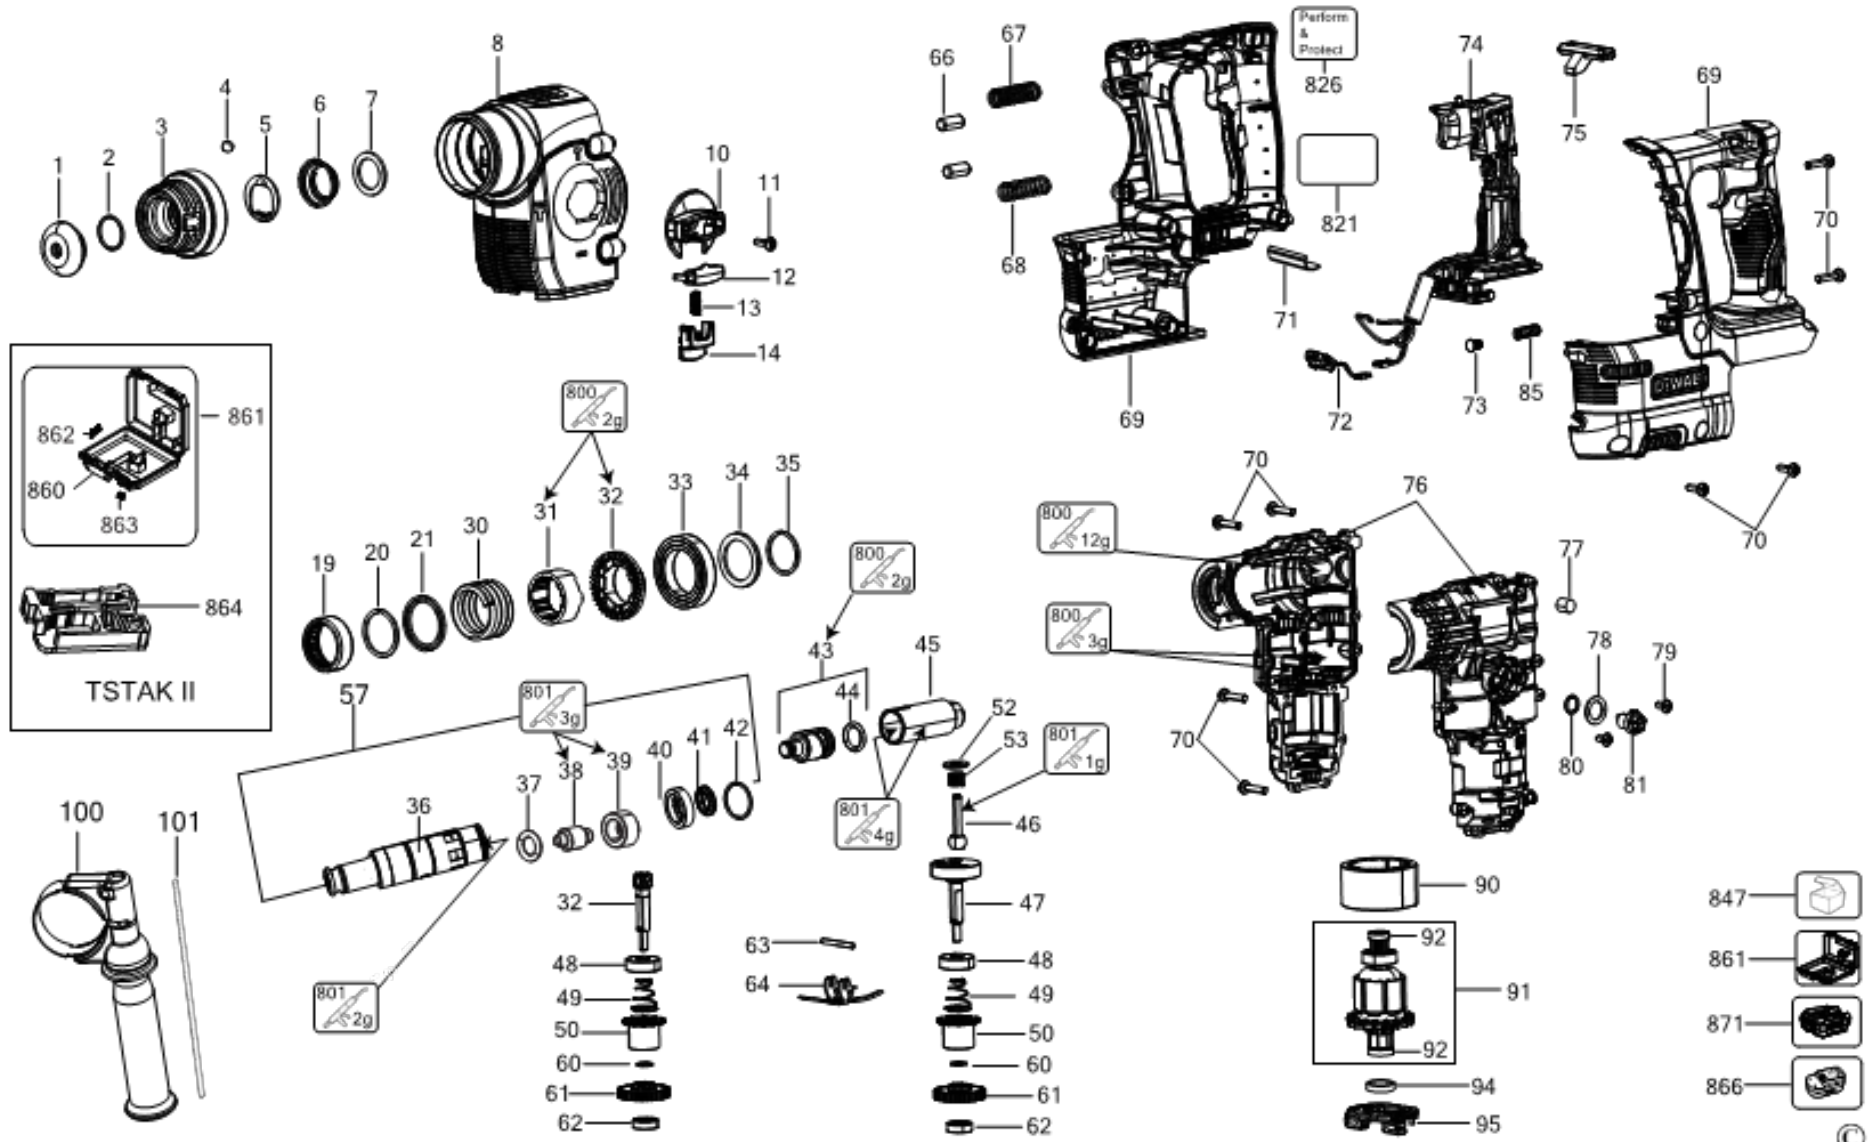

DCH253 ROTARY HAMMER 1

Parts List DCH253 ROTARY HAMMER 1

Item	Part Number	Qty	Part Description	General Description	Other Info	Repair Inst	Markets
1	323489-00	1	CAP			No	XJ
2	579212-00	1	RING			No	XJ
3	N504215	1	TUBE			No	XJ
4	583890-00	1	BALL			No	XJ
5	578387-00	1	WASHER			No	XJ
6	871690	1	SPRING			No	XJ
7	590306-00	1	FELT SEAL			No	XJ
8	N137915	1	COVER GEARCASE			No	XJ
10	N190510	1	SELECTOR			No	XJ
11	324006-16	1	SCREW			No	XJ
12	N034134	1	COVER			No	XJ
13	N074923	1	SPRING			No	XJ
14	N190511	1	BUTTON RELEASE			No	XJ
19	N149956	1	BEARING NEEDLE			No	XJ
20	488105-00	1	CLIP			No	XJ
21	N043423	1	WASHER			No	XJ
30	N060009	1	SPRING			No	XJ
31	N072203	1	RING			No	XJ
32	N290001	1	GEAR & PINION SA			No	XJ
33	479478-00	1	BEARING,BALL			No	XJ
34	N043424	1	WASHER			No	XJ
35	488390-00	1	CLIP			No	XJ
36	N918448	1	SPINDLE SA			No	XJ
37	N394276	1	O RING			No	XJ
38	492808-00	1	BEAT PIECE			No	XJ
39	N470388	1	TUBE GUIDE			No	XJ
39	N531681	1	WASHER			No	XJ
40	N451068	1	RETAINER			No	XJ
41	580990-00	1	O RING			No	XJ
42	N294259	1	RING			No	XJ
43	N178363	1	RAM SA			No	XJ
44	N114827	1	O RING			No	XJ

Parts List DCH253 ROTARY HAMMER 1

Item	Part Number	Qty	Part Description	General Description	Other Info	Repair Inst	Markets
94	N076342	1	COVER			No	XJ
100	N112156	1	HANDLE SIDE SA			No	XJ
101	580787-00	1	DEPTH STOP			No	XJ
800	870889-03	1	GREASE	RENOLIT PARAGON EP ½		No	XJ
801	487130-04	1	GREASE	GLK FLUID 249 NLGI 0		No	XJ
826	N196274	1	LABEL	PERFORM & PROTEC		No	XJ
860	H1400196008	2	HANDLE		DCH253NT- No		XJ
861	N279261	1	KITBOX	DWST1-17807	XJ DCH253NT- No		XJ
861	576657-05	1	KITBOX		XJ No		XJ
862	N409477	1	LATCH			No	XJ
863	P910190	2	LATCH		DCH253NT- No		XJ
864	N565020	1	INSERT		XJ DCH253NT- No XJ		XJ